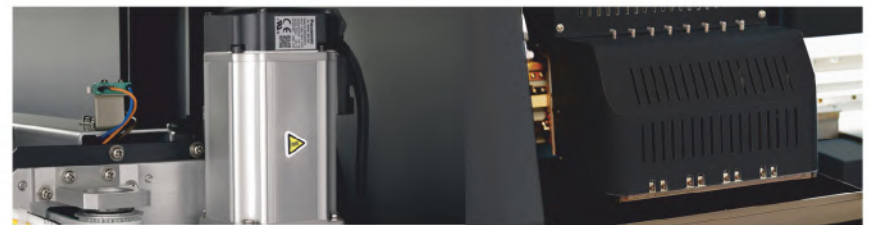

Technical Specifications

Printing Heads	KM 1024i - KM 1024 - KM 512i
Printhead Quantity	4 - 8
Drop Volume	13 Pl. - 14 Pl. - 30 Pl.
Color Scale	CMYK
INK Type	Solvent / Eco Solvent
Drying System	Infrared & Fan & Heater
Print Width	3200 mm
Print Resolution	2880 dpi - 1440 dpi
Printing Speed Up to	110 m ² /h - 210 m ² /h
RIP Software	Photo Print
Hardware	-
Power Requirement	230v (+/-) 10% / 22A / 50HZ
Machine Size	950 mm x 4800 mm x 1520mm
Machine Weight	750 kg.