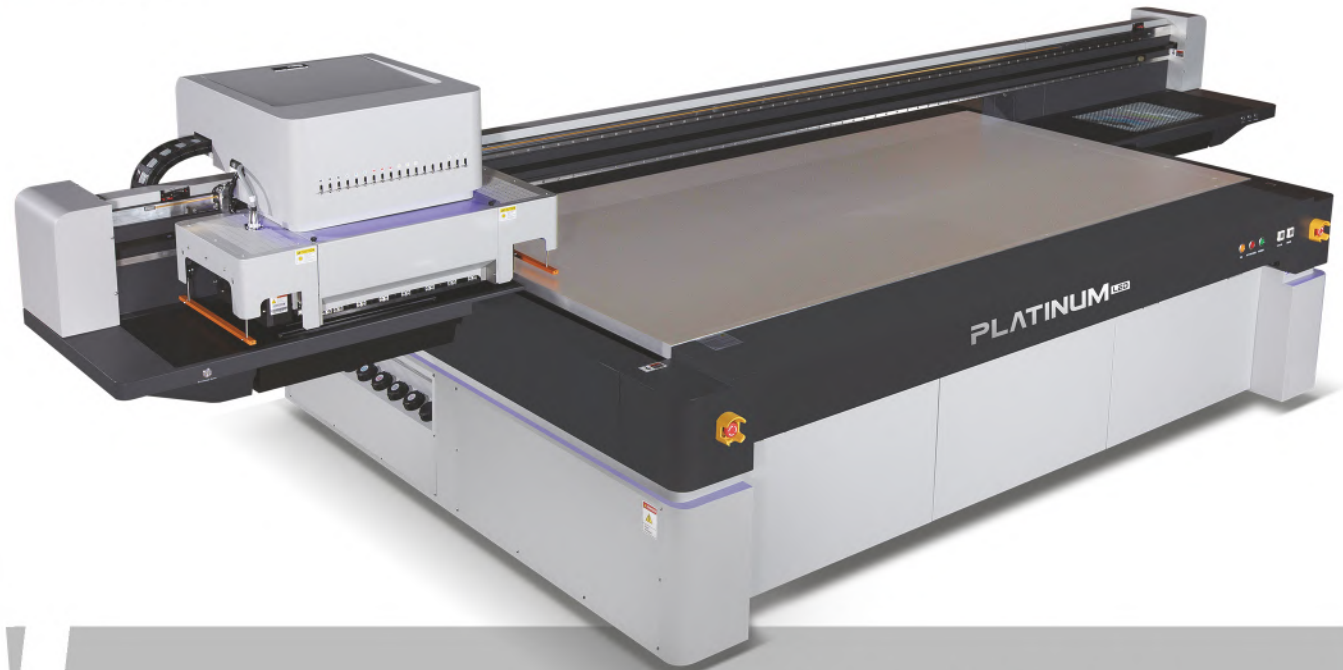

2880
dpi

KC Printer

DESIGN
NEW
VISION

PLATINUM SERIES

RICOH

KONICA MINOLTA